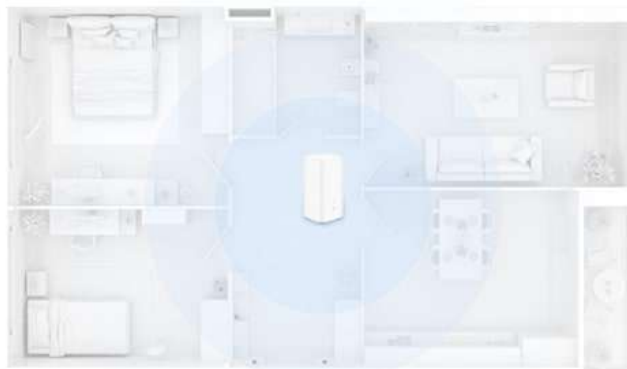

Adopting HUAWEI patented magnetic-electric dipole Wi-Fi antenna, HUAWEI 5G CPE Pro 2 allows the signal to travel in all directions alike, covering 30% more spaces⁸ with evenly distributed signals. Combining Dynamic Narrow Bandwidth Technology (down to 2 MHz) and Chipset Synergy, the coverage of HUAWEI 5G CPE Pro 2 is further improved, allowing HUAWEI Wi-Fi 6-enabled phones to have good reception even when placed in a region far from the router.