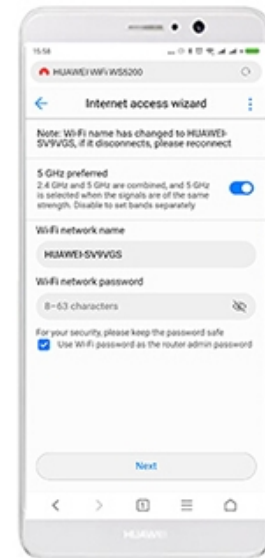

## Product Details

Huawei Wi-Fi WS5200 provides these features:

1. Brings 2.4 GHz and 5 GHz signal together, and automatically connect the users' devices to the faster frequency according to the devices' location.
2. Four high-performance broadened antennas are reasonably located after precise testing, ideal to reduce the interference of the same frequency. The LDPC weak signal correction algorithm is also used to keep you fast after through walls.
3. The wireless connection speed is up to 1167 Mbps (dual band), and the second generation 11AC MU\_MIMO technology provides better Wi-Fi experience for multi-user.
4. With full GE ports design, HUAWEI WiFi WS5200 perfectly meets the access requirements for 100+ Mbps broadband users.
5. Compared to routers with 40 nm chipset, HUAWEI WiFi WS5200 performs better with 28 nm 1 GHz CPU and more stable when dealing with multi-device access and multi-business processing.
6. HUAWEI WiFi WS5200 will keep learning the Wi-Fi environment, and automatically optimizing Wi-Fi channel every day to improve Wi-Fi quality.

## Setup Guide

Huawei Wi-Fi WS5200 can be easier Setup in 3-step with Smart Phone.

1, Connect the router's Wi-Fi and browsing any website to open the configuration page automatically.

2, Input your PPPoE account (Skip when DHCP mode)

3, Input your own Wi-Fi name & password, and all is done.