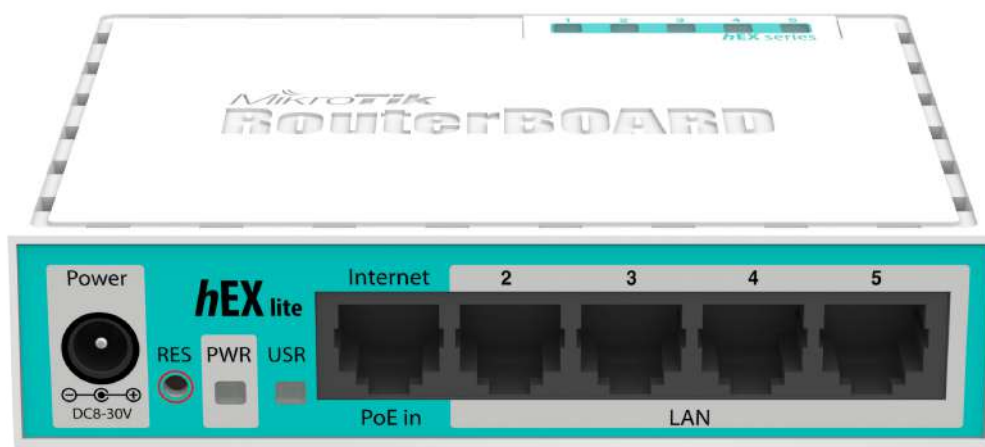

hEX lite

The hEX lite is a small five port ethernet router in a nice plastic case.

Not only this is an attractive looking tiny SOHO unit, its price is lower than the RouterOS license alone - there simply is no choice when it comes to managing your wired home network, the hEX lite has it all.

It's probably the most affordable MPLS capable router on the market! No more compromise between price and features - hEX lite has both. With its compact design and clean looks, it will fit perfectly into any SOHO environment.

Specifications

Product code	RB750r2
CPU nominal frequency	850 MHz
CPU core count	1
Size of RAM	64 MB
10/100 Ethernet ports	5
PoE in	Yes
Supported input voltage	6V - 30V
Dimensions	113 x 89 x 28mm
License level	4
Operating System	RouterOS
CPU	QCA9533
Max Power consumption	2W
Suggested price	\$39.95